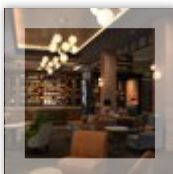

## How MGM Springfield will reflect Massachusetts' heritage

by [Mick Tan](#) | May 1, 2018 1:25am

into the downtown area by preserving all or a portion of several historic buildings. The company plans to restore the United Electric lobby with its terrazzo floors, marbled walls and a stained-glass dome, to be displayed at the casino.