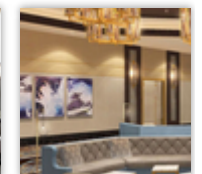

## How MGM Springfield will reflect Massachusetts' heritage

by [Mick Tan](#) | May 1, 2018 1:25am

into the downtown area by preserving all or a portion of several historic buildings. The company plans to restore the United Electric lobby with its terrazzo floors, marbled walls and a stained-glass dome, to be displayed at the casino.